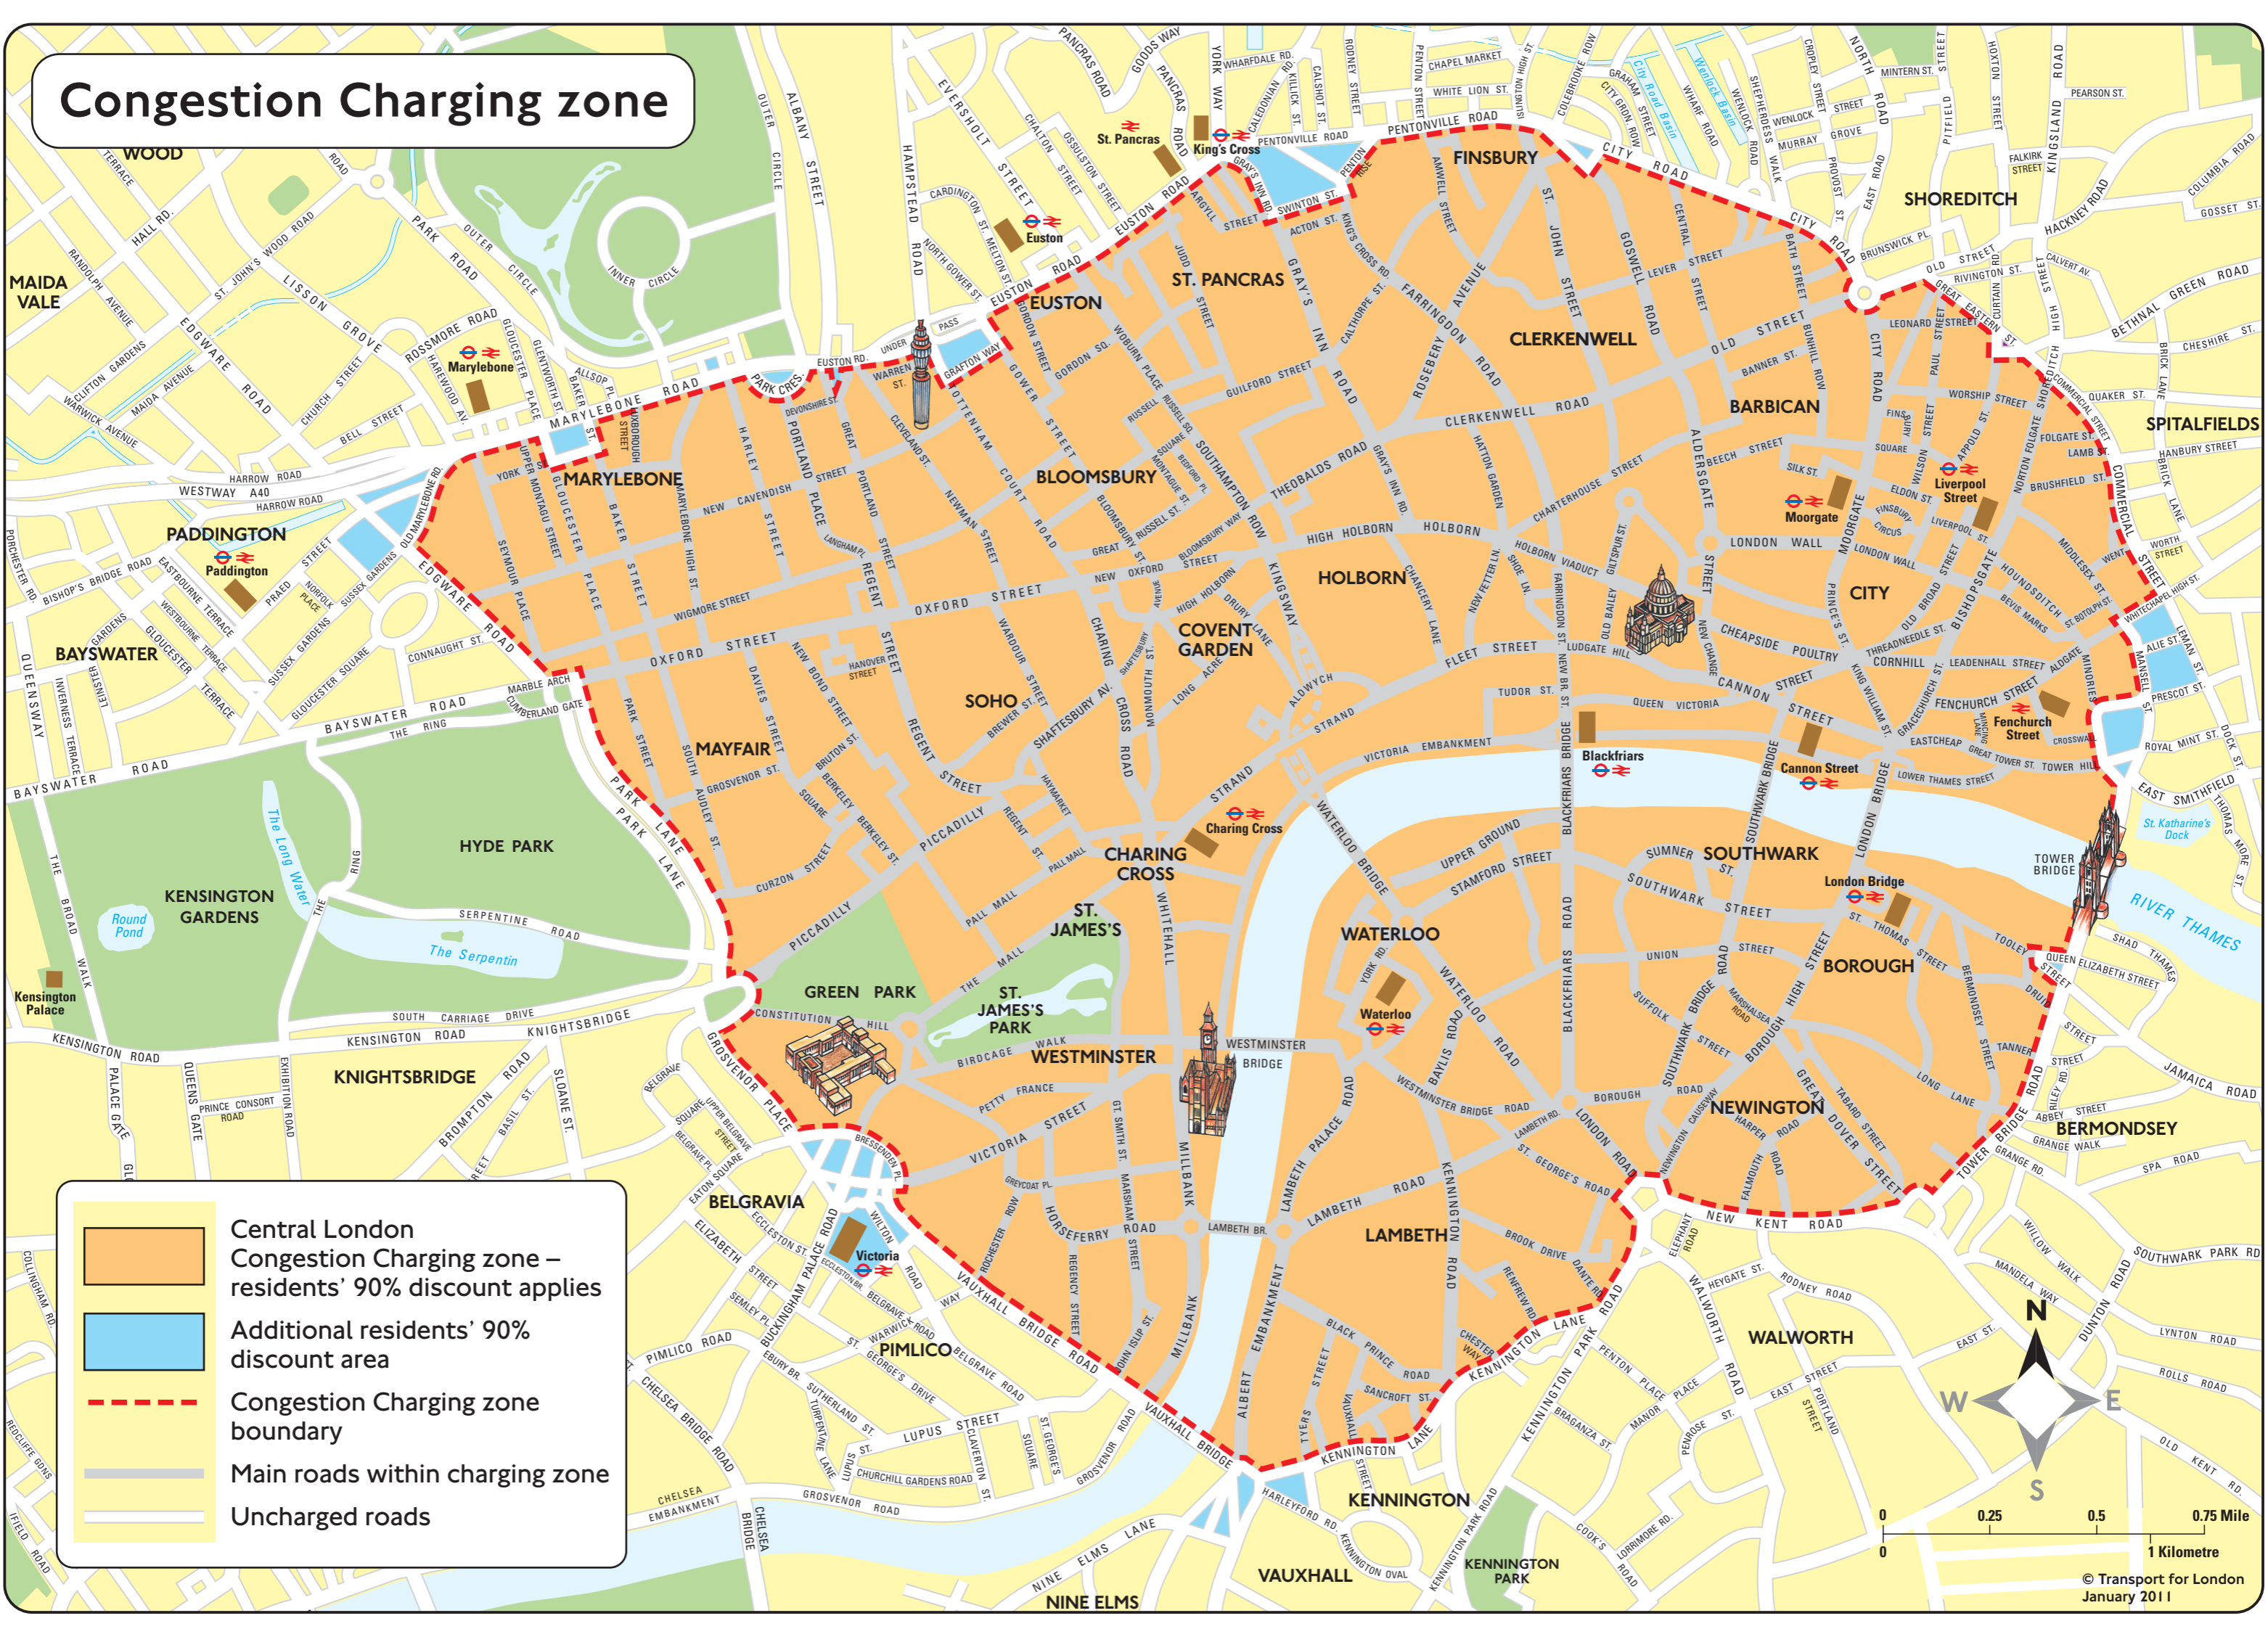

# Congestion Charging zone

	Central London Congestion Charging zone – residents' 90% discount applies
	Additional residents' 90% discount area
	Congestion Charging zone boundary
	Main roads within charging zone
	Uncharged roads